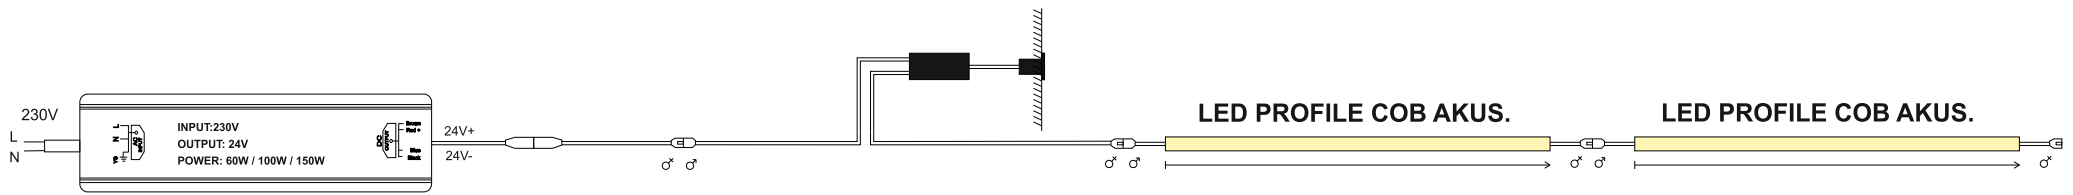

LED PROFILE COB AKUS 4000K + LED PIR SENSOR