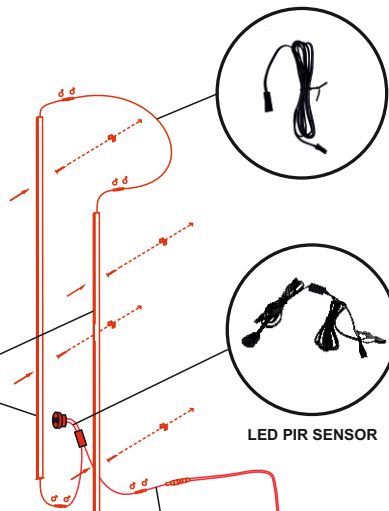

TRANSFORMER

KABEL TRAFO

PIR SENSOR

LED PROFILE AKUS

LED PROFILE AKUS

KABEL 1m / 2m

EINFACHE MONTAGE

LED PROFILE AKUS.

LED PIR SENSOR

KABEL TRAFO

TRANSFORMER 24V